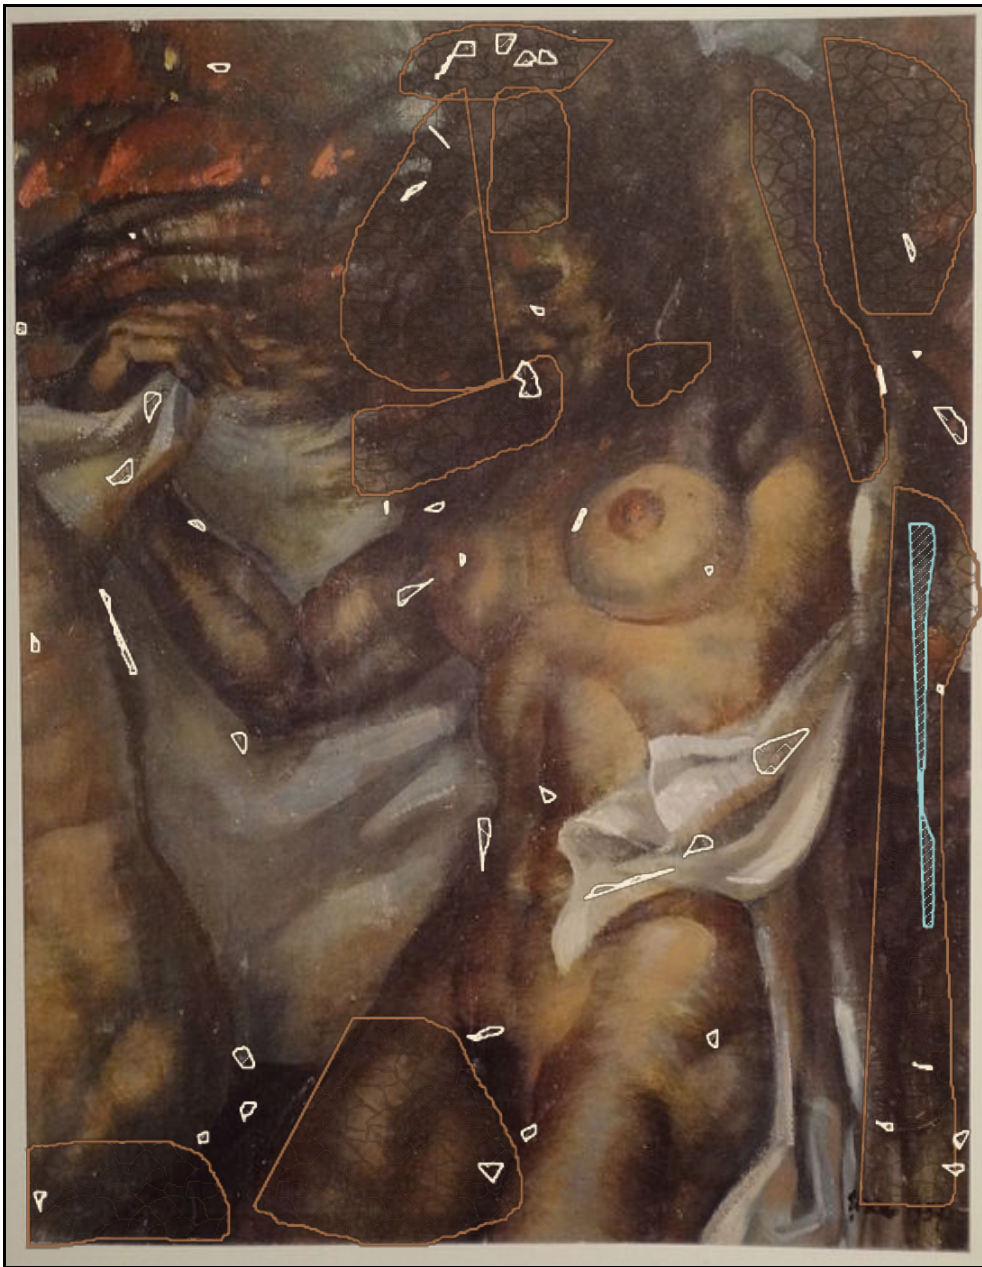

dsc01280.jpg

Värvikiht / Paint layer

kadu / loss

hõõrdunud / abraded

krakelüür / crack pattern