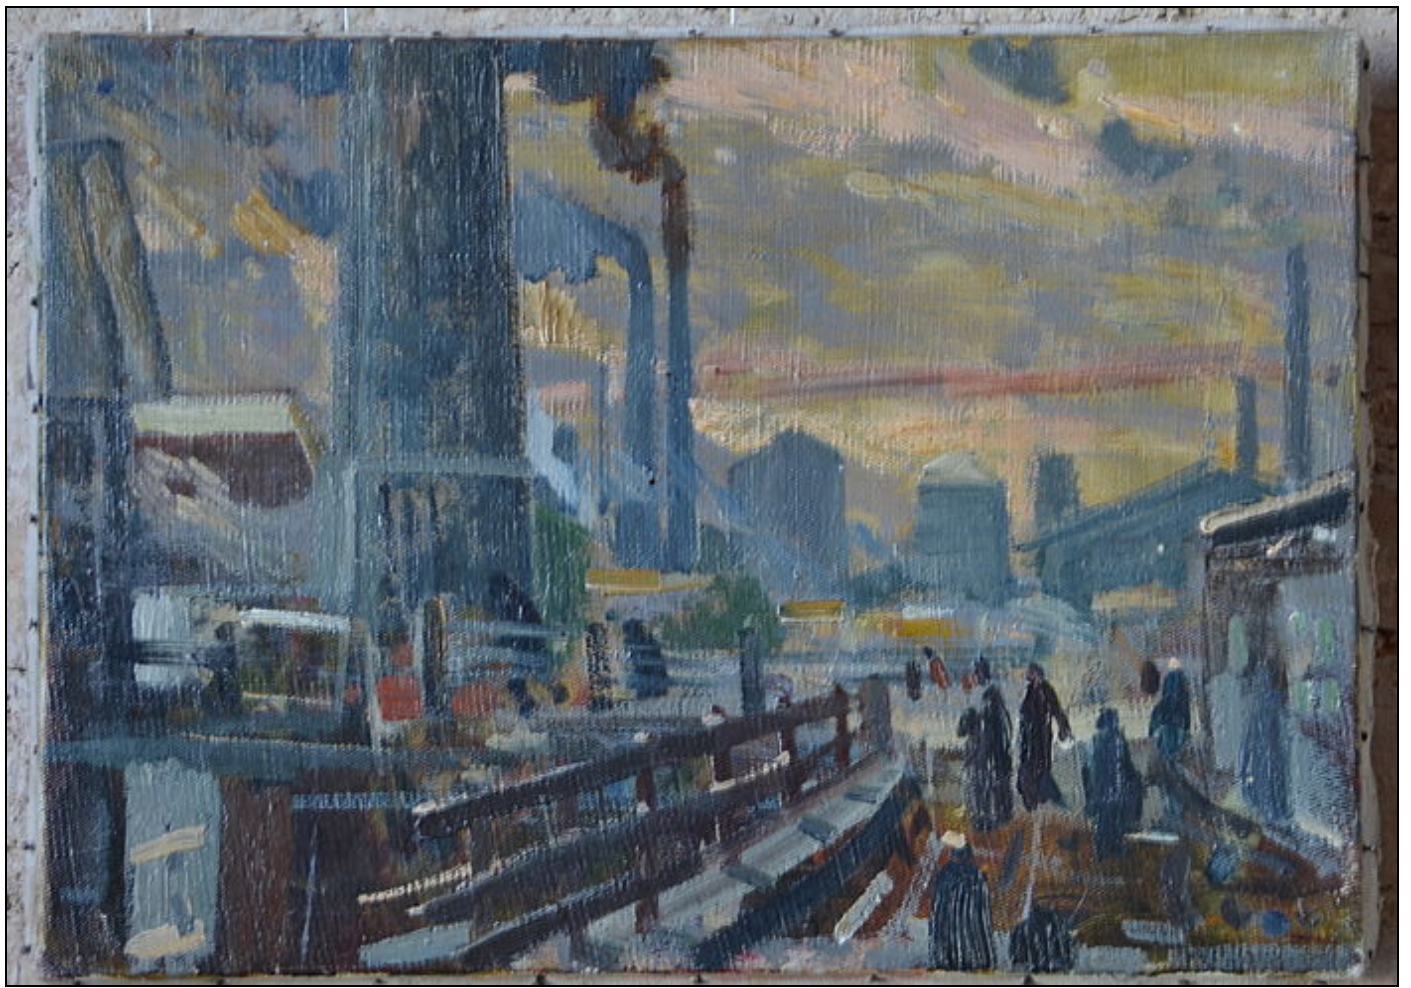

dsc_0426.jpg