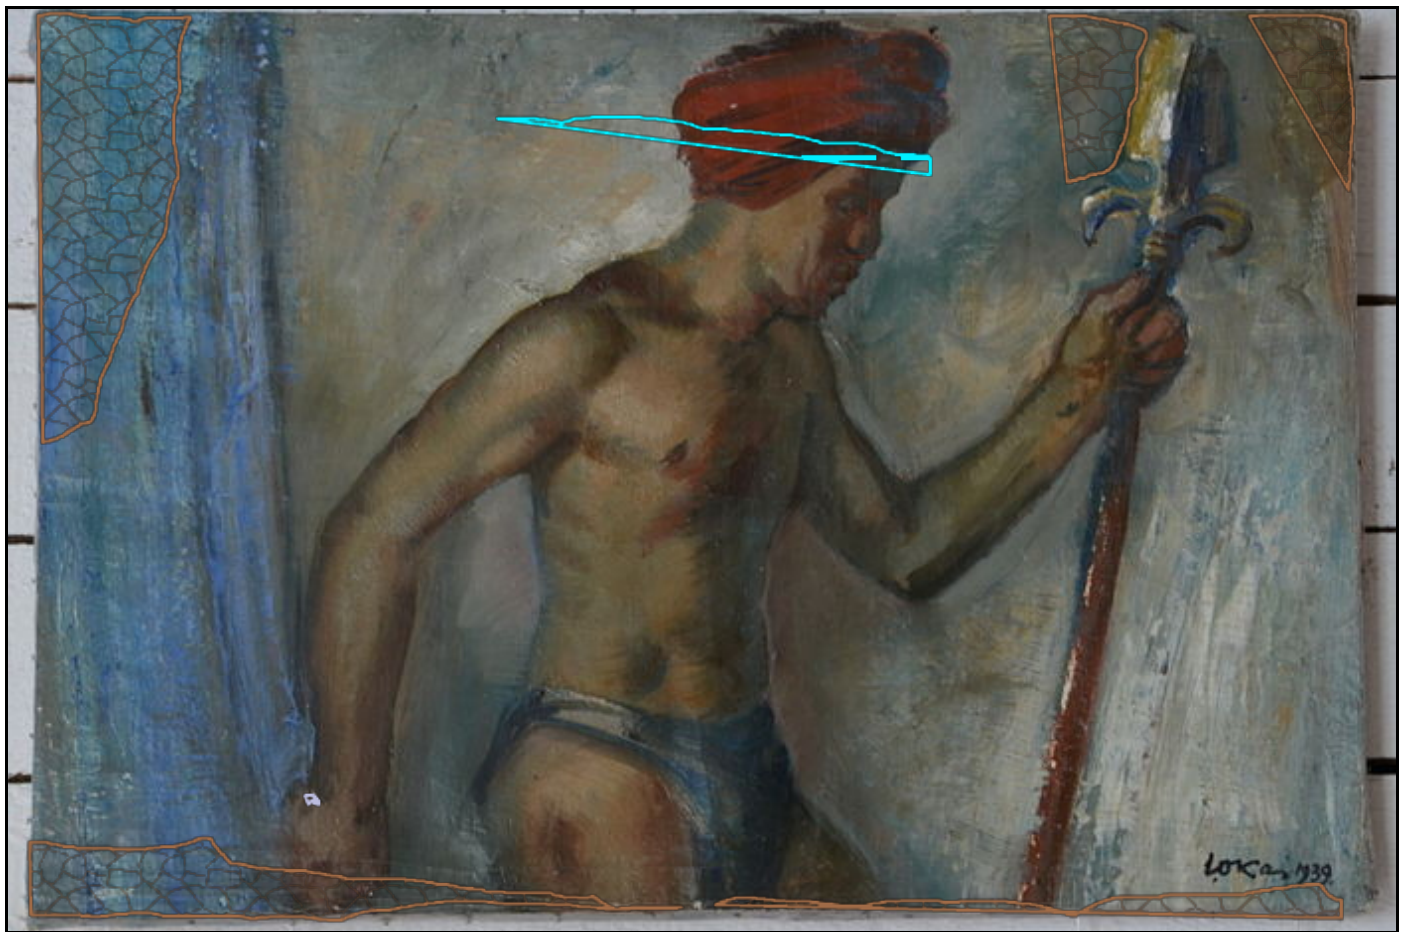

dsc_0565.jpg

Värvikiht / Paint layer

pragu / crack

plekk / stain

krakelüür / crack pattern