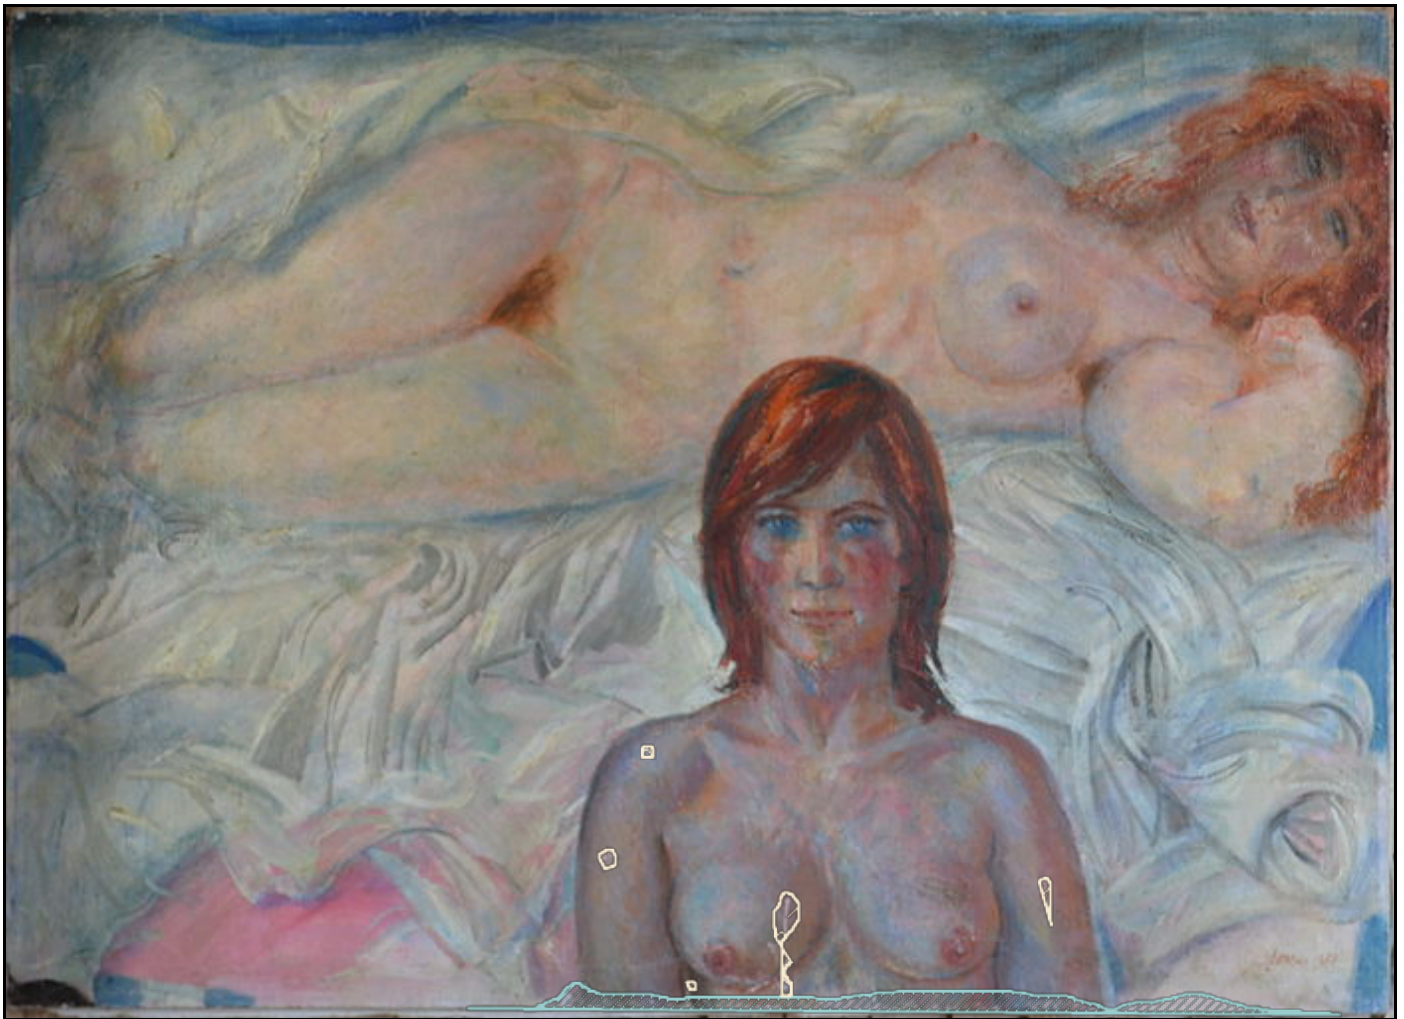

dsc_0083.jpg

Värvikiht / Paint layer

kadu / loss

hõõrdunud / abraded