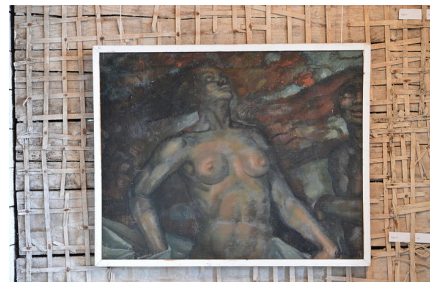

SEISUNDIPASS / CONDITION REPORT

Art Museum of Estonia, Conservation Department, Weisenbergi 34/Valge 1, 10127 Tallinn, Estonia

Näituse andmed / Exhibition data

Nimetus/Title: Evald Okase muuseumi inventeerimine
Toimumiskoht: Haapsaulu, Eevald Okase muuseum
Toimumisaeg/Exhibition period: 01.09.2013 -

Teose andmed / Artwork data

Nimetus/Title: Sügis II
Autor/Artist: Evald Okas
Dateering/Dating: 1937
Tehnika/Technique: õli lõuendil
Mõõdud/Dimensions: Kõrgus/Height (cm): 65.0
Laius/Width (cm): 81.0
Vormistuse viis: nael / nail

Omaniku andmed / Owner data:

Omanik/Owner: Evald Okase majamuuseum
Välja antud/Given out .....
Allkiri/Signature .....

Seisundi andmed / Condition data

Üldhinnang/General assessment: [ ] Mitterahuldav / unacceptable [x] Kehv / poor [ ] Rahuldav / fair
[ ] Hea / good

Seisundi kontrollitud / Condition controlled

Nimi/Name	Kuupäev/Date	Koht/Place	Allkiri/Signature
1.	.....	.....	.....
2.	.....	.....	.....
3.	.....	.....	.....
4.	.....	.....	.....

☐ Must-valge ☐ Kuva raam ☐ Kahjustuste nimekiri

Nähtavus: 100%